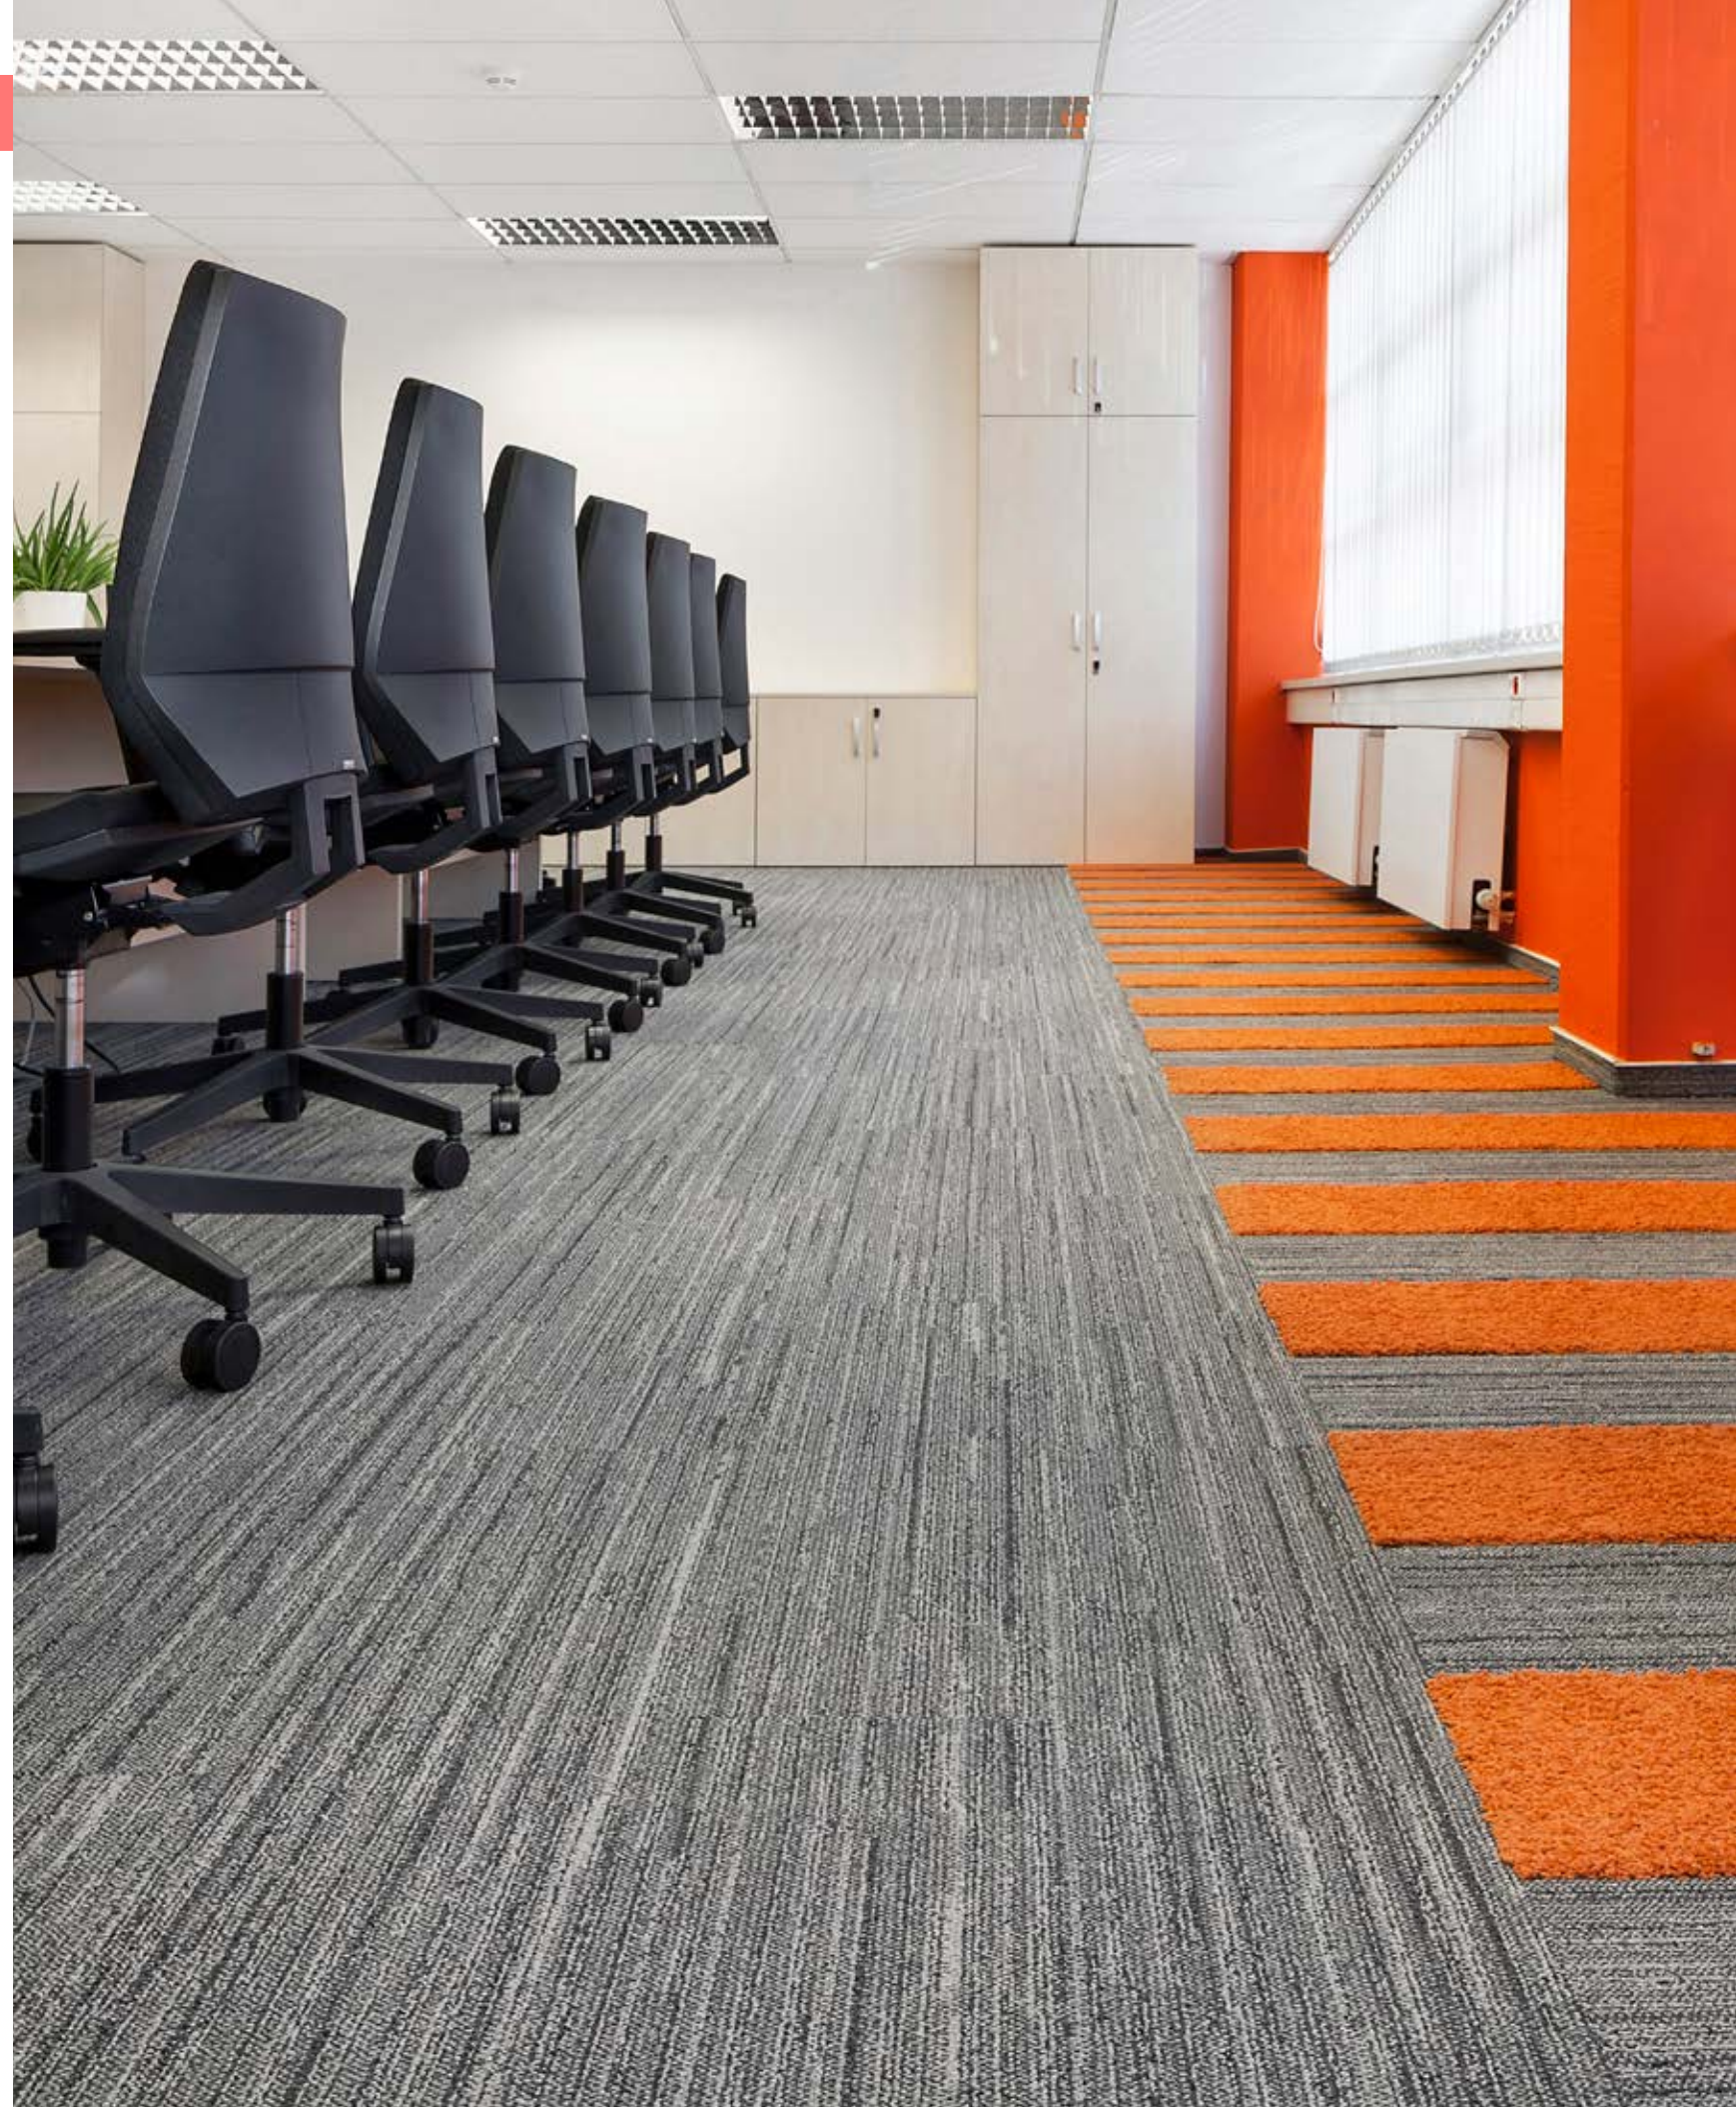

Easit
Brno, Czech Republic

Project Size
150 m²

Product
World Woven (WW 880 Linen Loom)
Human Nature (HN830 Clementine)

A123 Systems

Ostrava, Czech Republic

Architect

Labor 13 s.r.o. - Ing. arch. Martin Vomastek