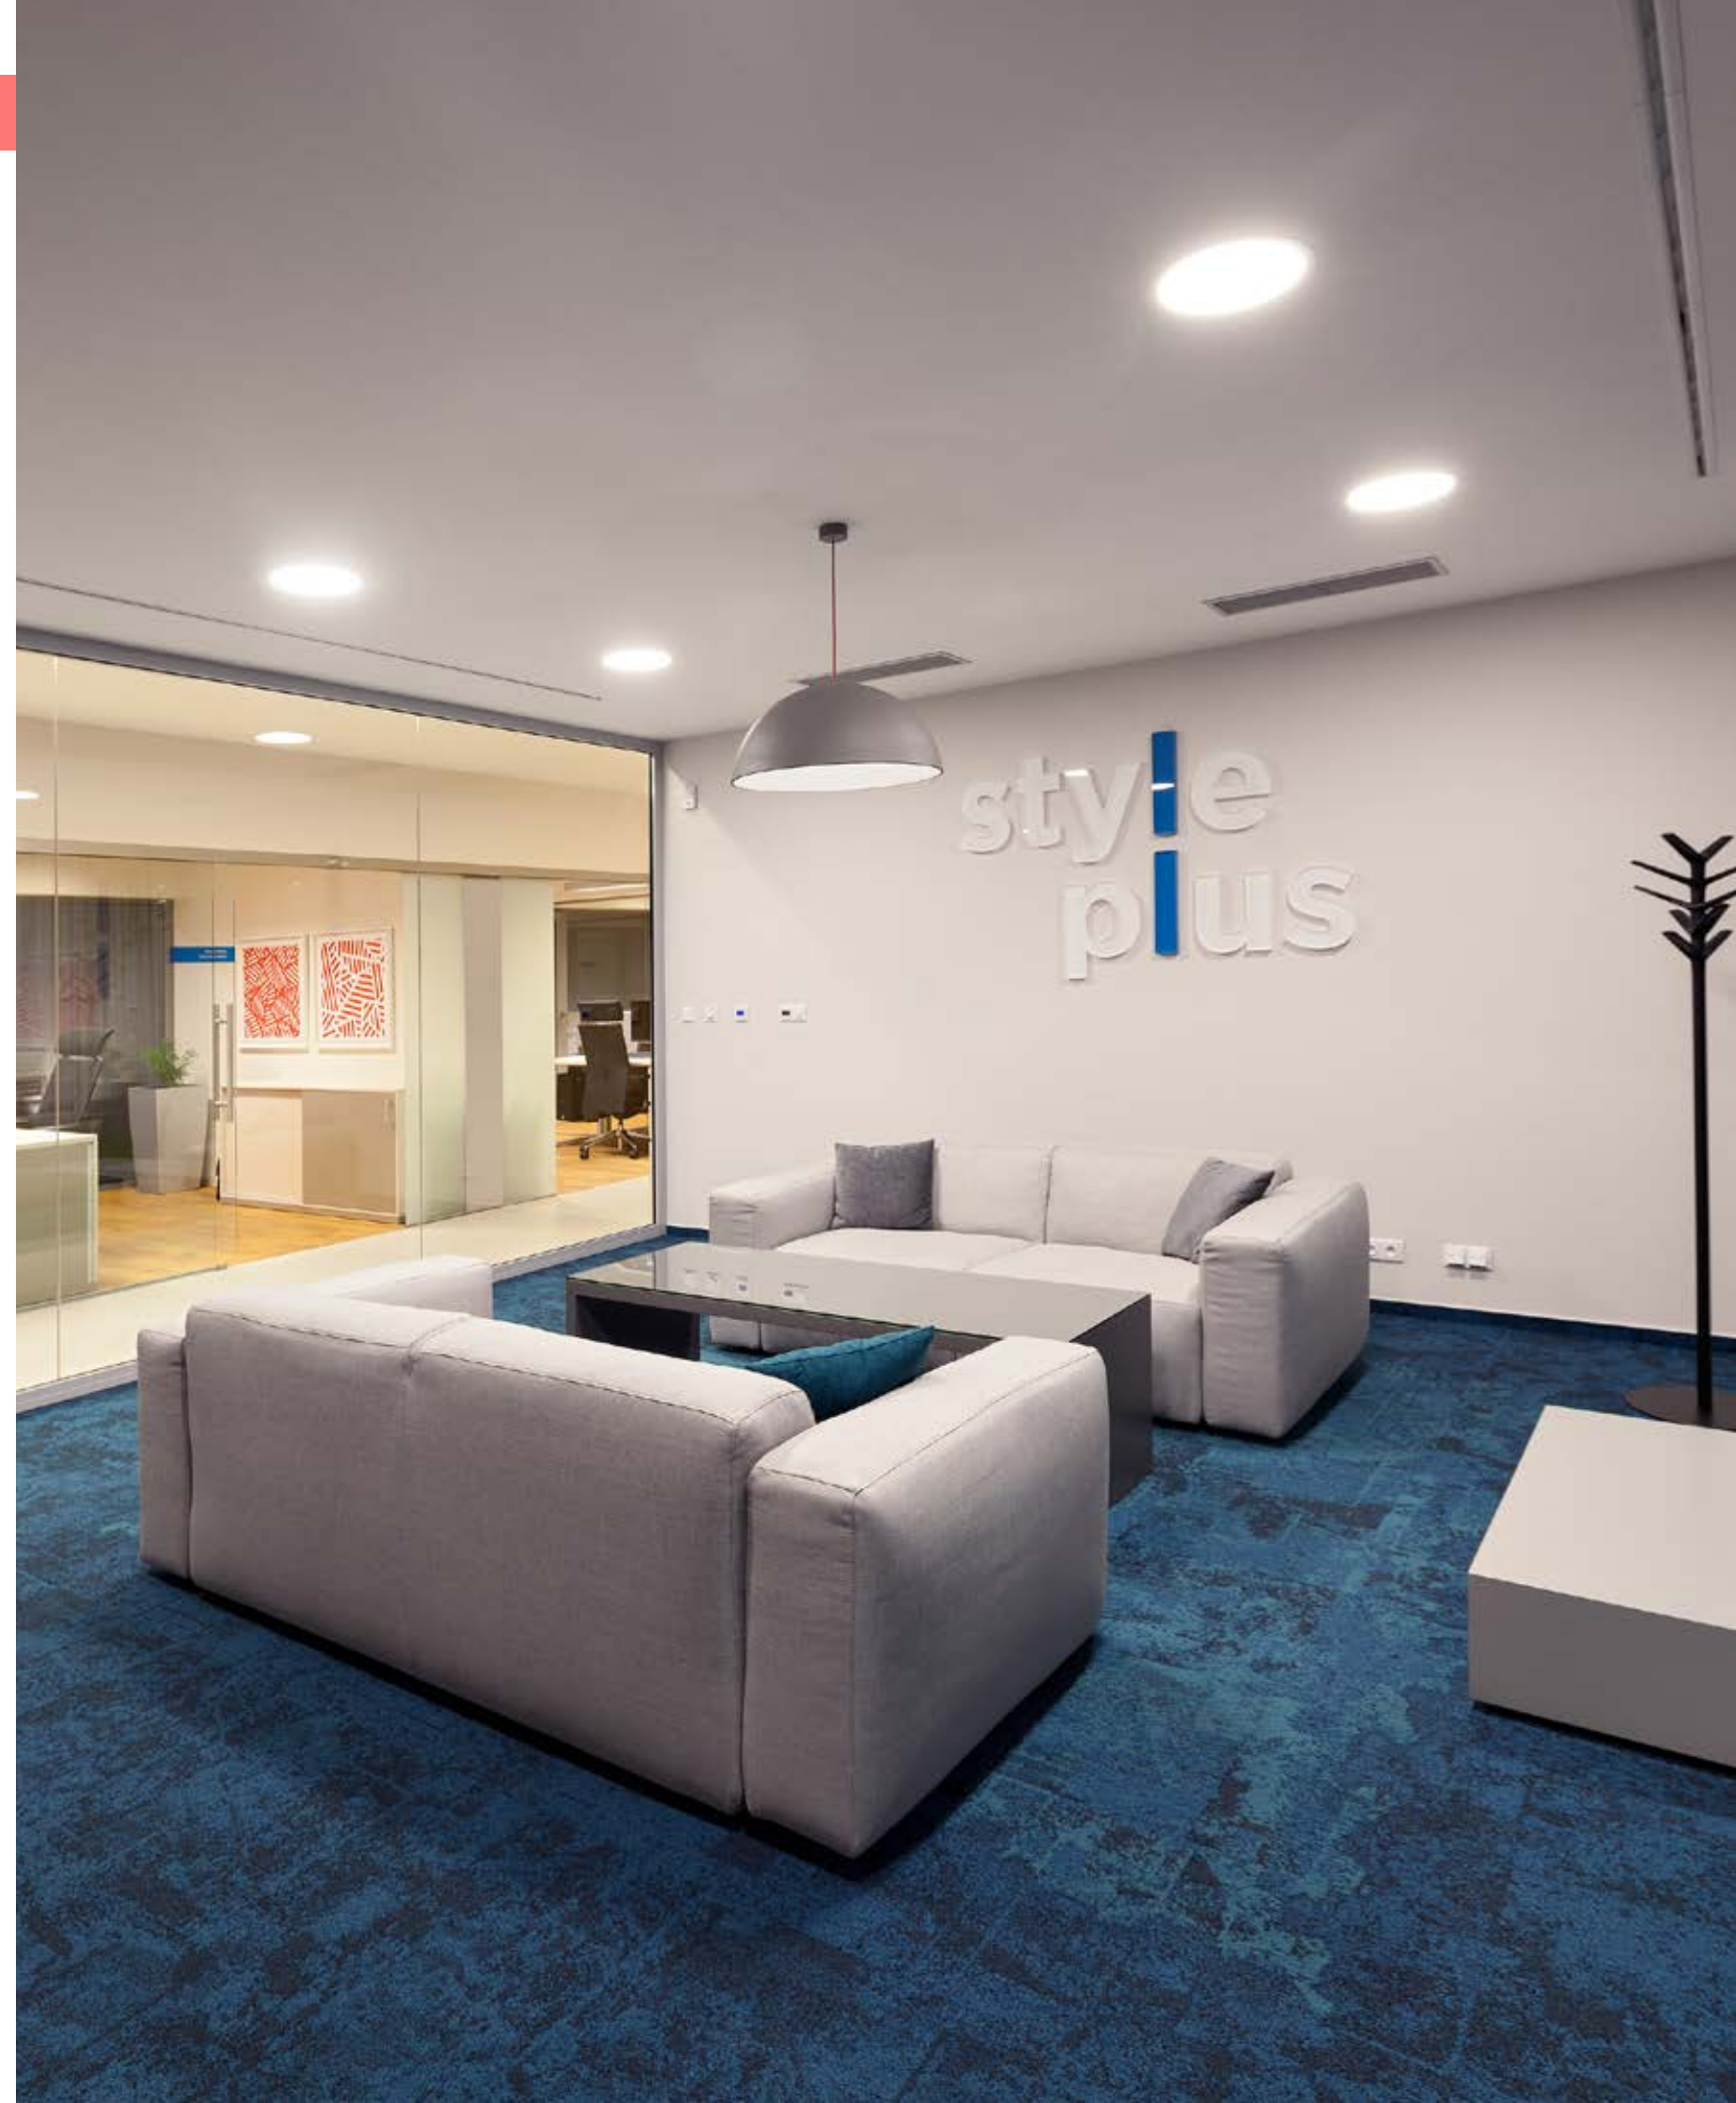

Architect

Atelier Galátová - Ing. arch. Milena Galátová

Project Size

70 m²

Product

Net Effect (B601, B602, B603 Pacific)

Style Plus

Litomysl, Czech Republic