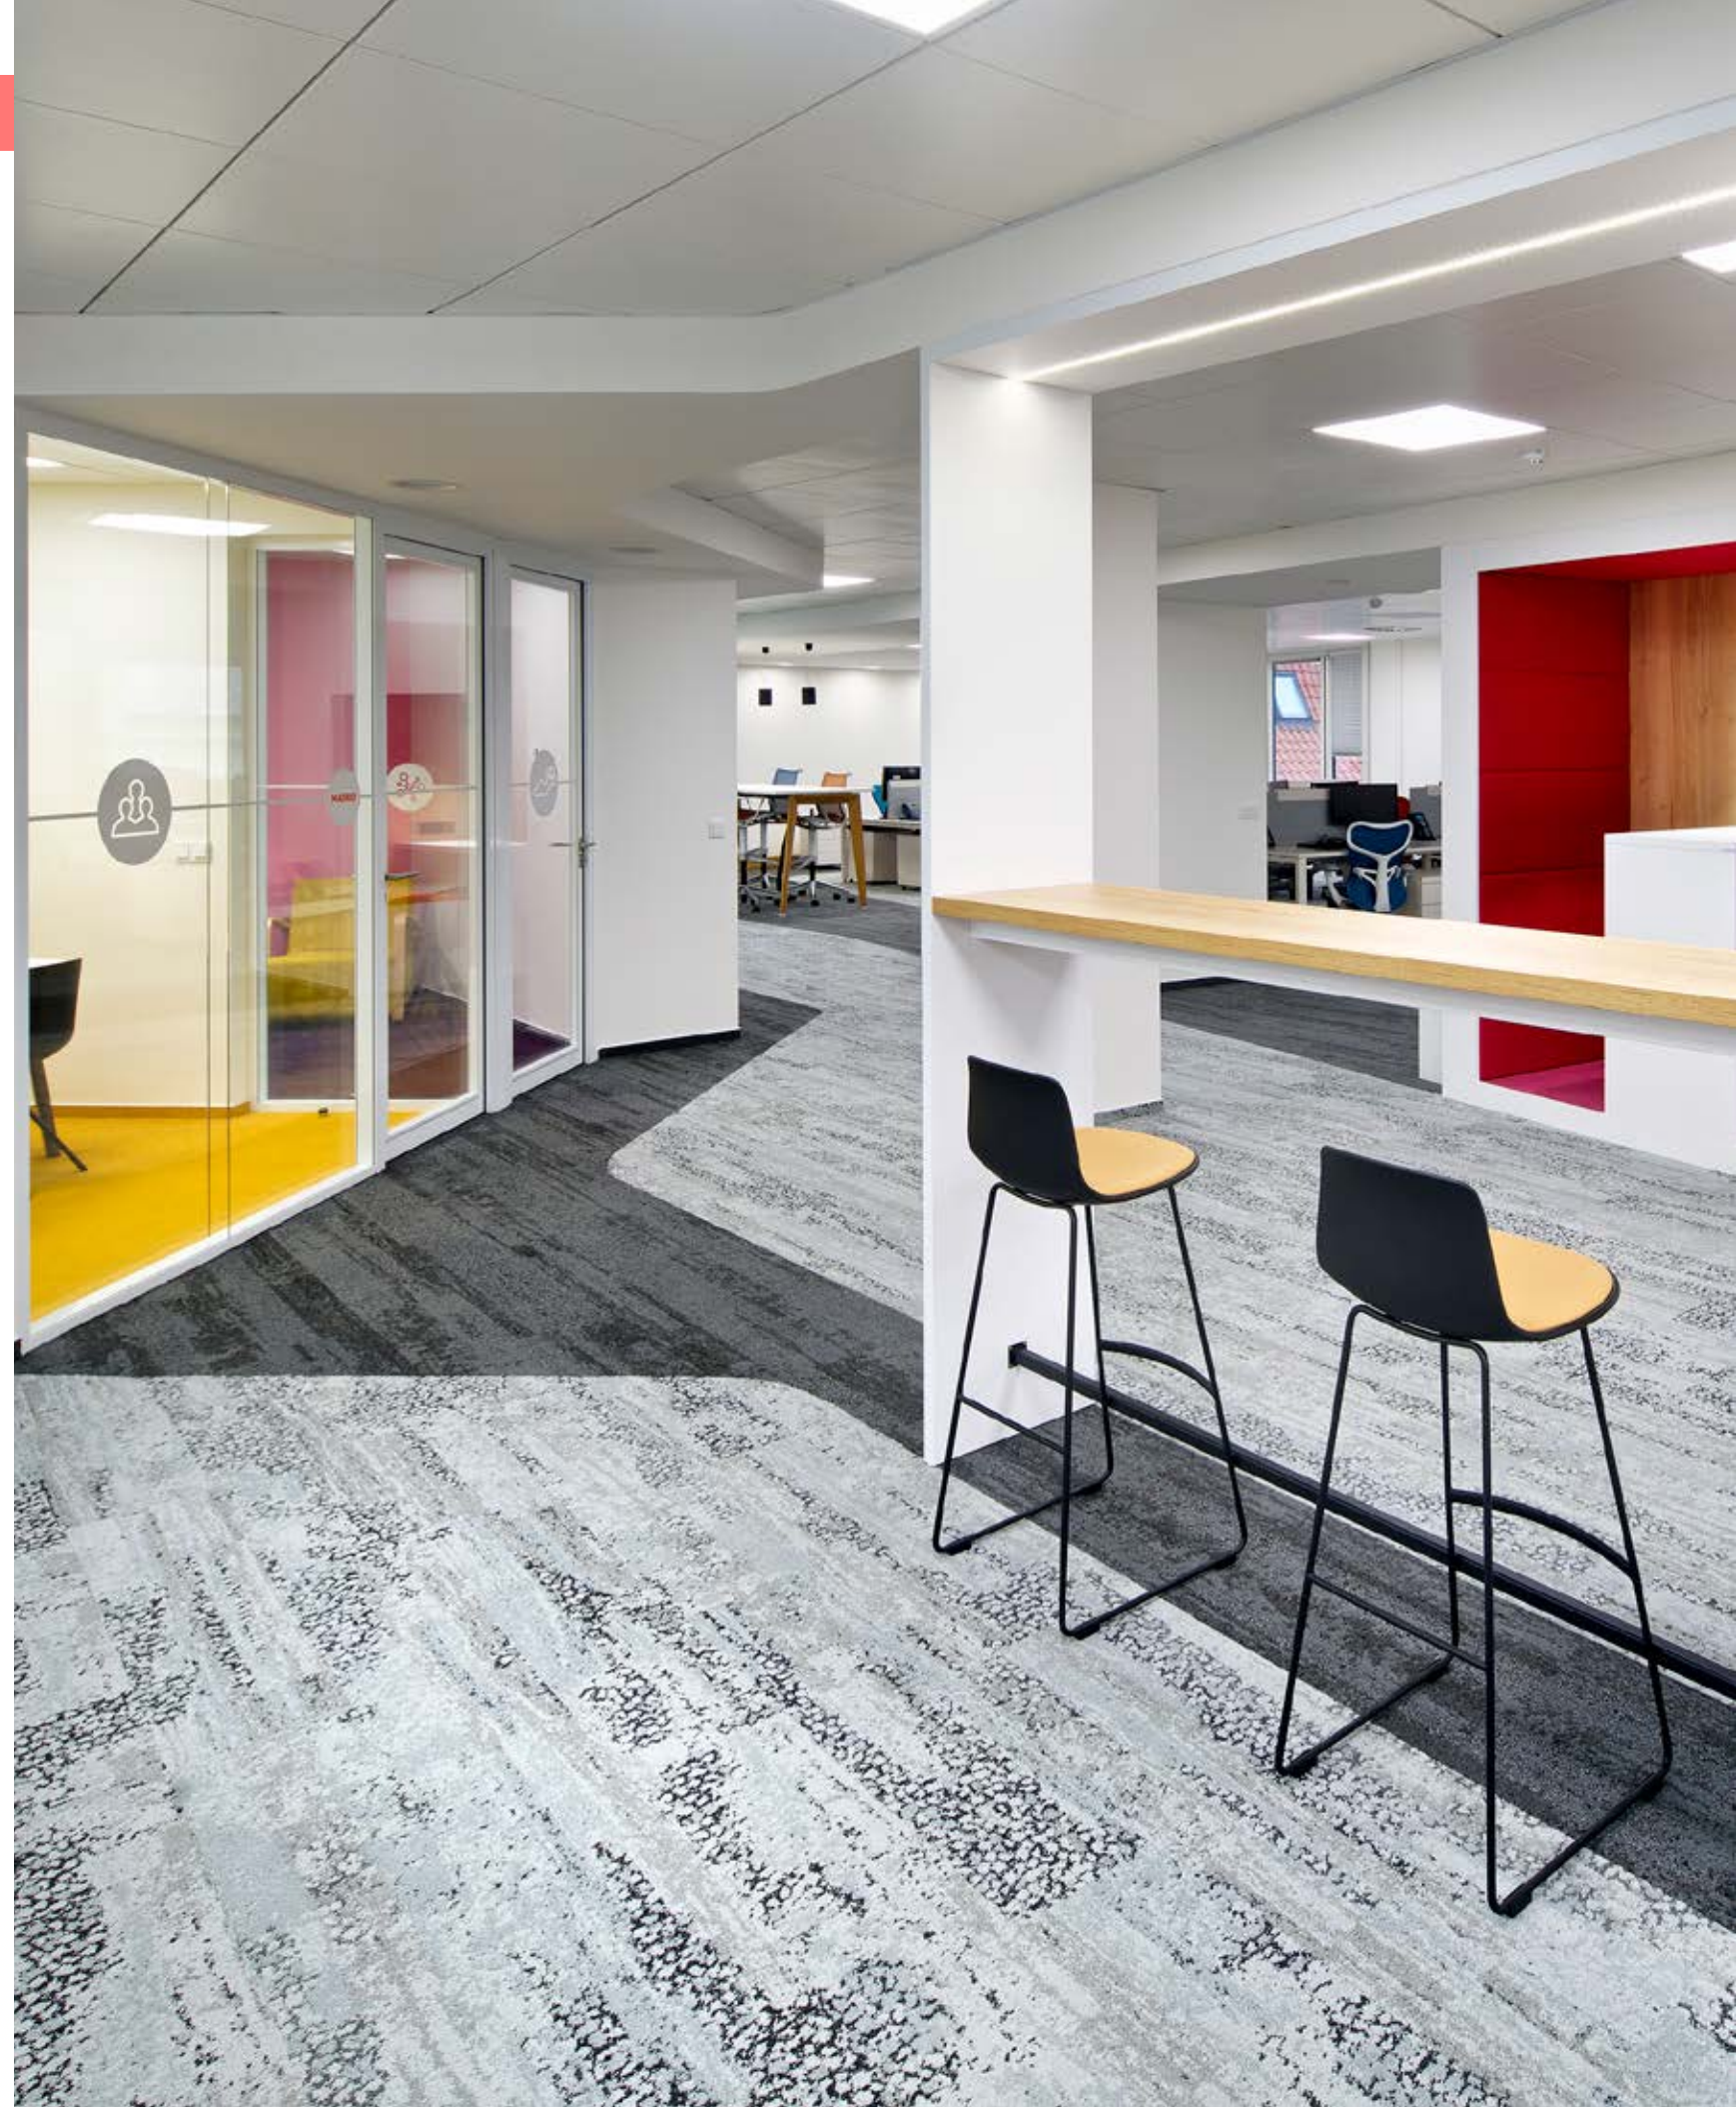

Architect
Tétris Design & Build s.r.o.

Project Size
900 m²

Product
Human Nature
(HN 810 Slate, Shale, HN 830 Persimmon,
Maize, Clemetine, Kiwi, HN 850 Limestone)
Polichrome
(Orange, Lilac, Niagara, Buttercup, Rosebud)

JLL
Prague, Czech Republic