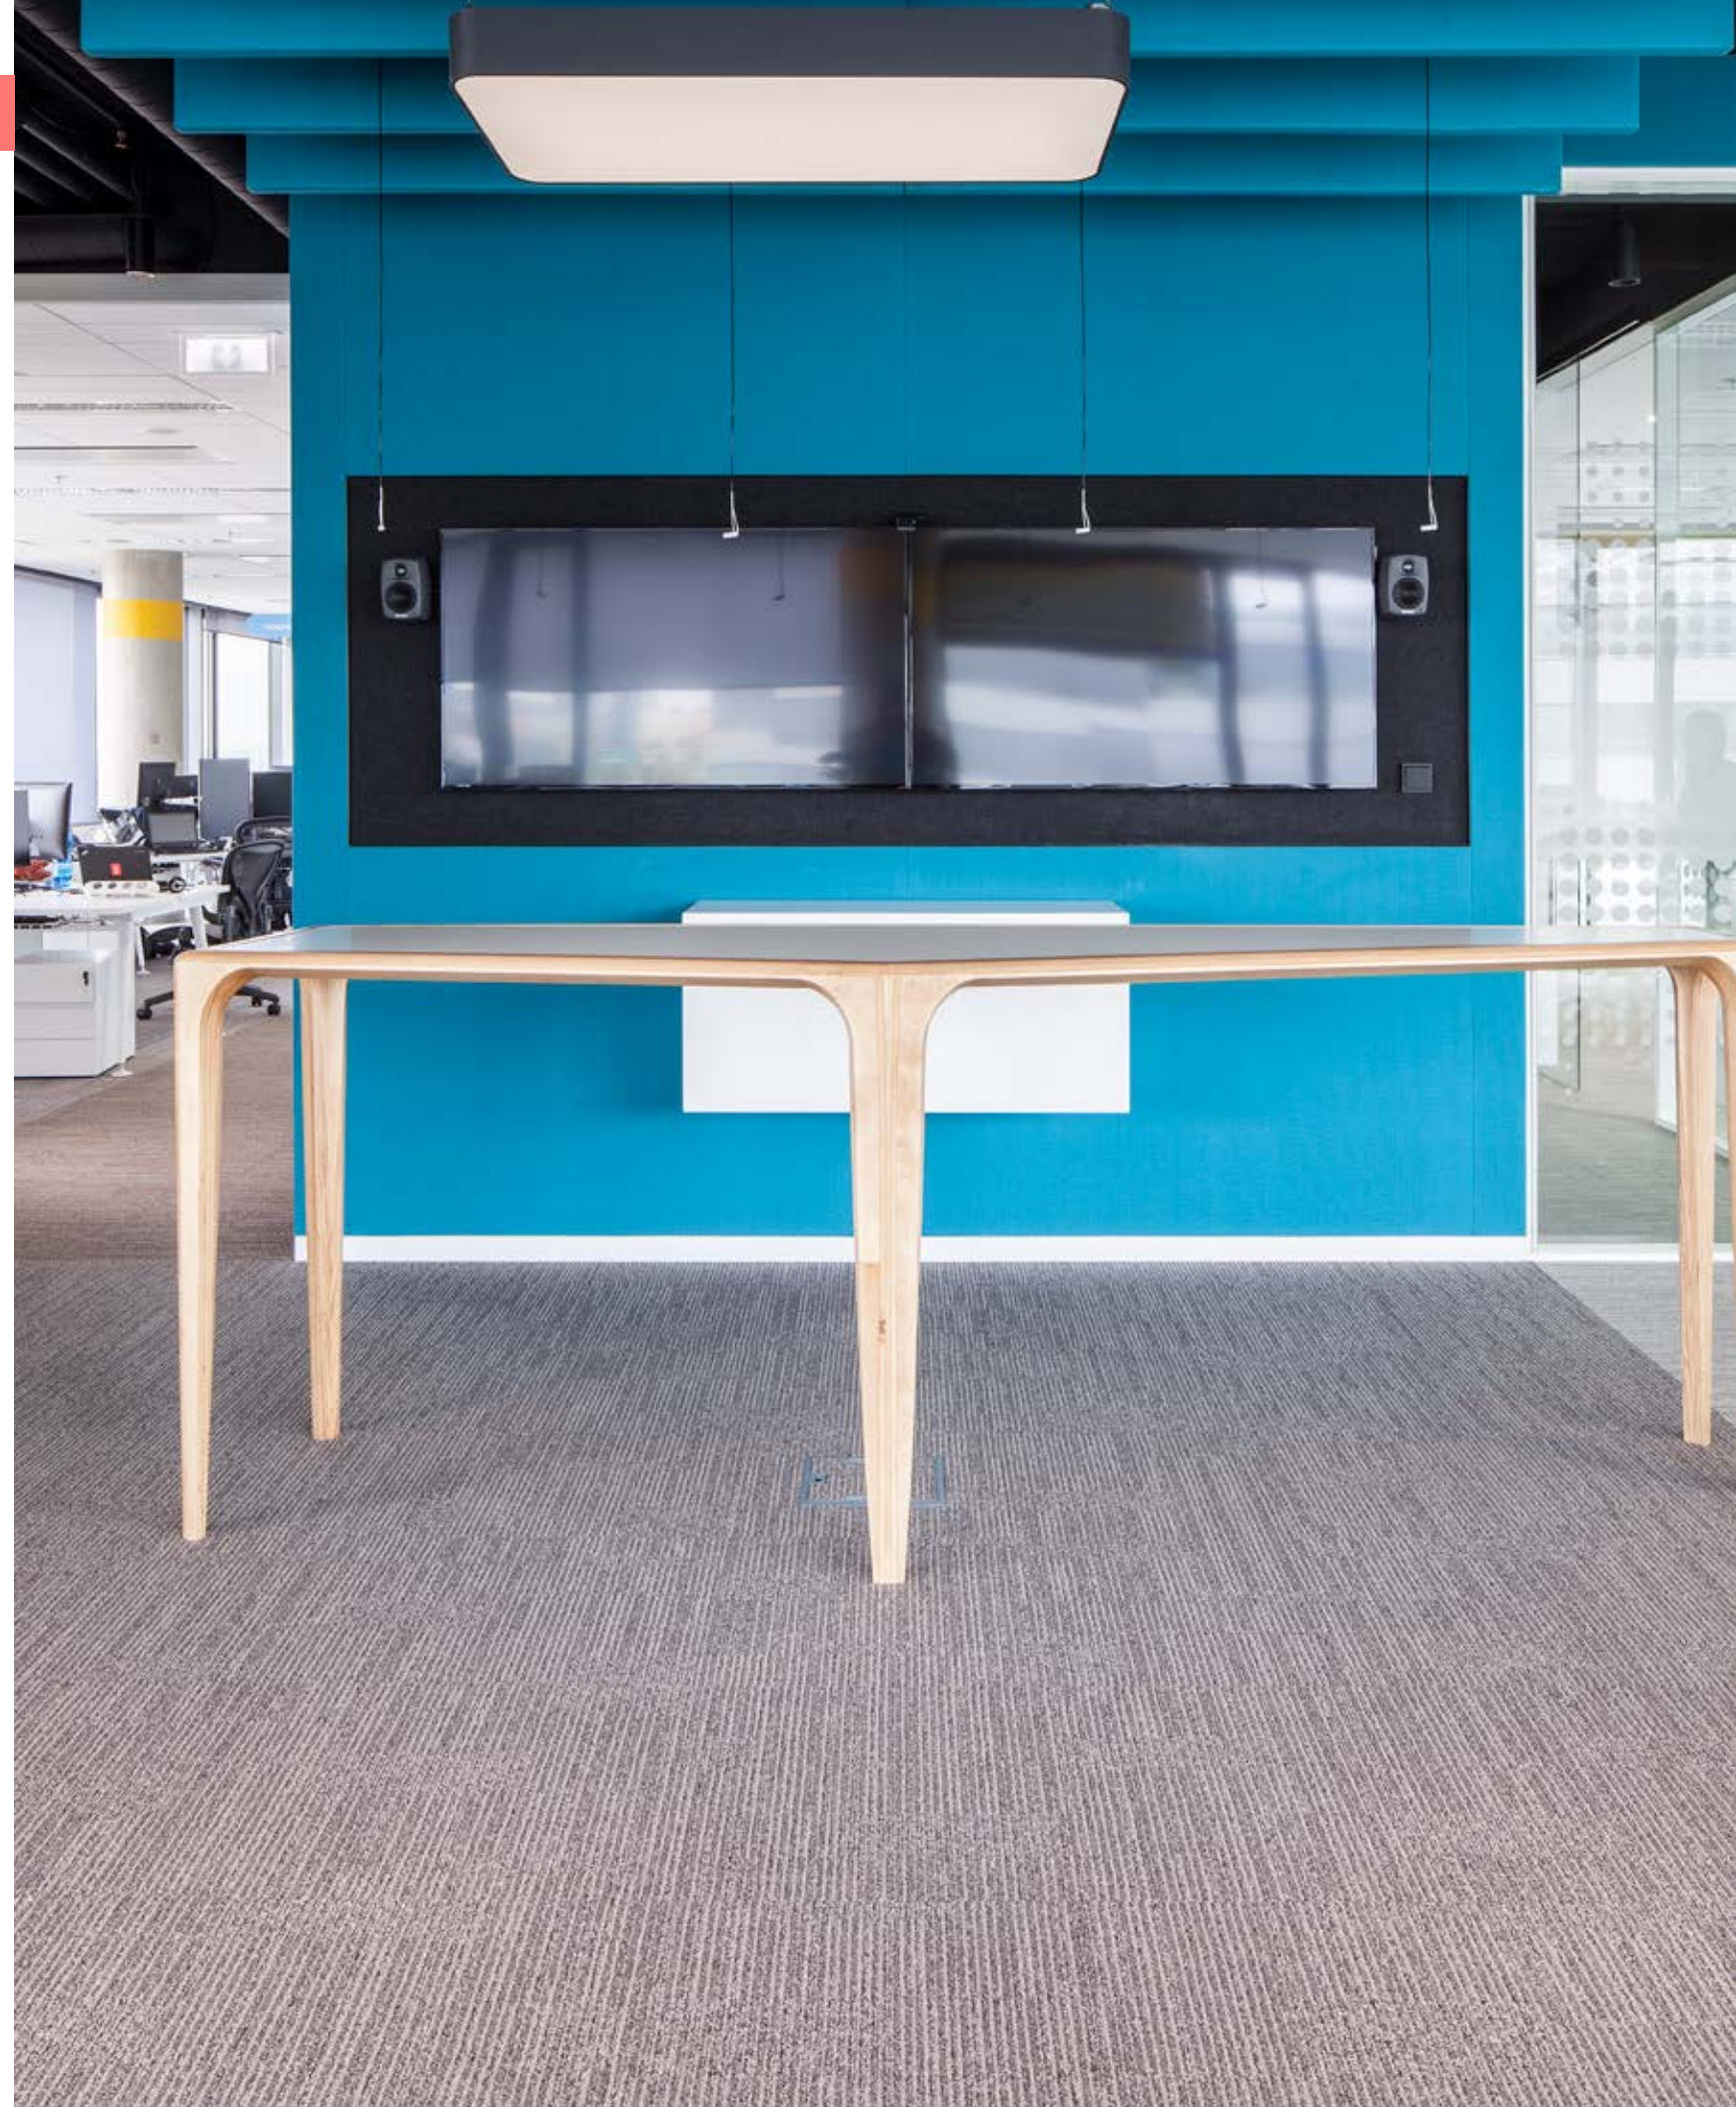

Product
Equilibrium
(Persistence, Mobility, Symmetry, Moderation)

Microsoft Prague, Czech Republic

Architect

Ing. arch. Mirka Zadražilová

Project Size

965 m²

Product

Touch & Tones (TT102, TT 103 Linen)
Elevation III (Brocatello, Palissandra)