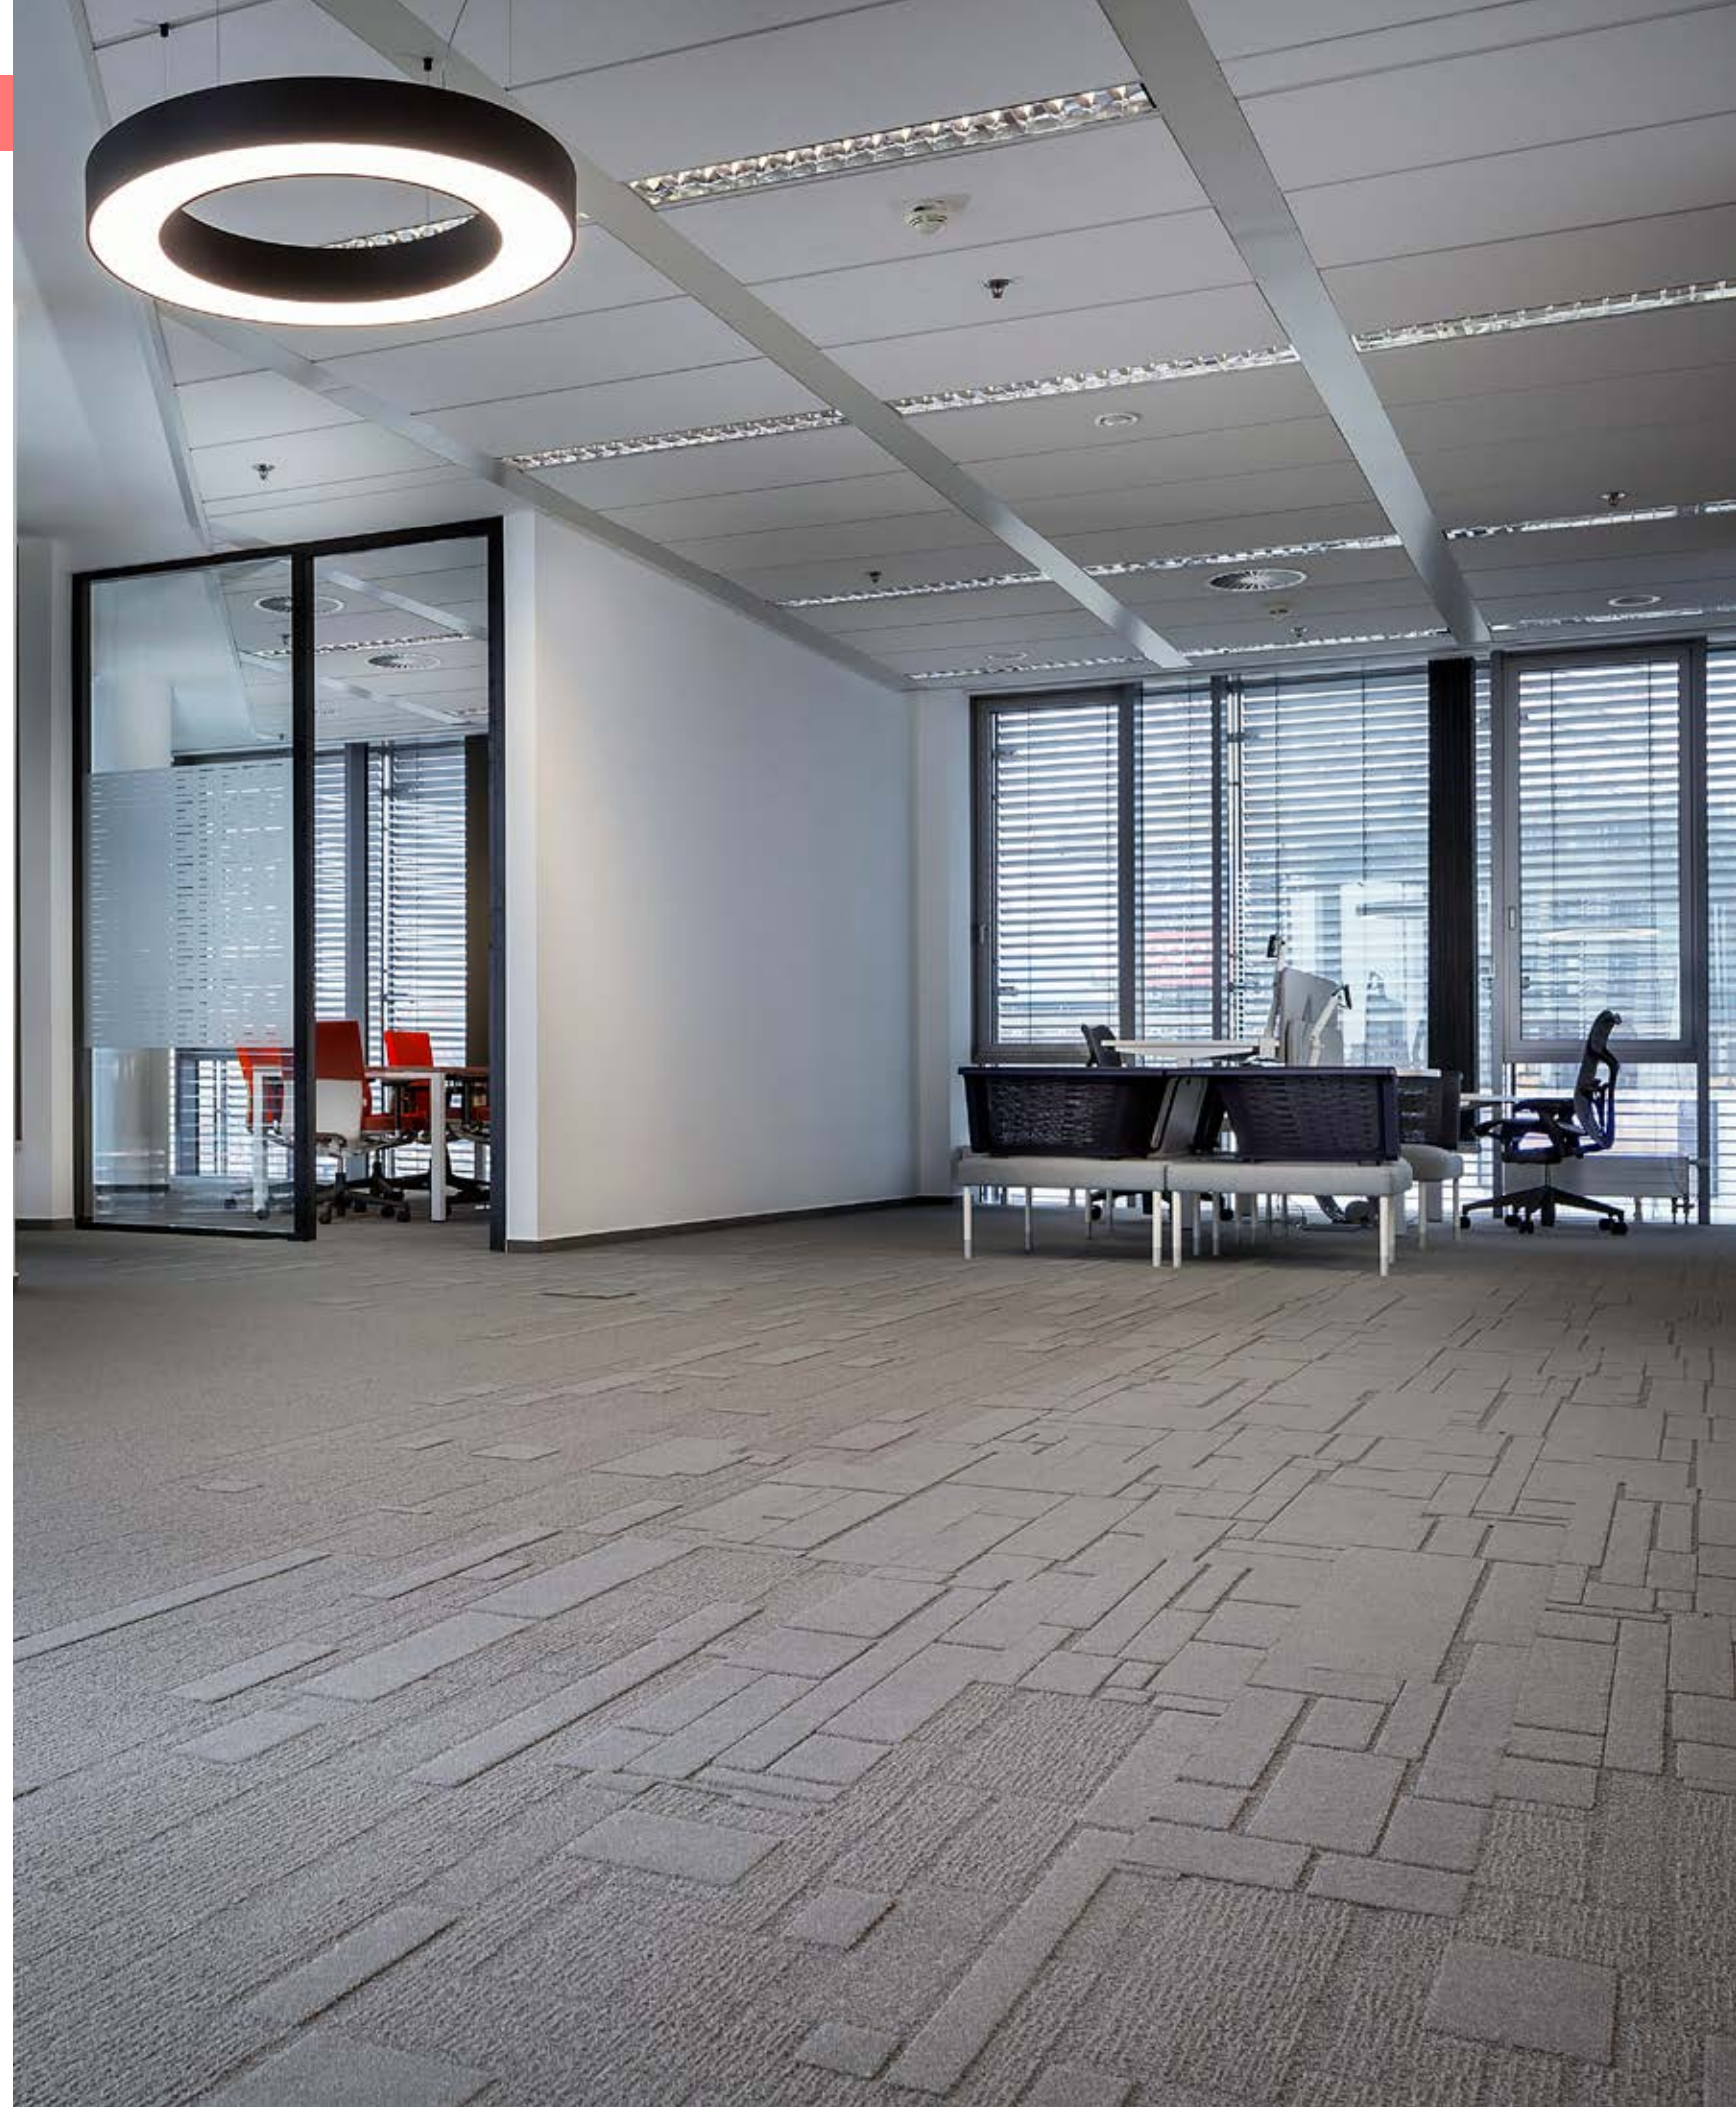

6.000 m²

Product

Equal Measure
(EM 551 Main St., EM 552 Main Ave., 553
Main Blvd.)
Transformation (Steppe)

Novartis II

Prague, Czech Republic

Architect
S.H.S. architekti s.r.o. - Ing. arch. Lubor Sladký

Project Size
11,500 m²