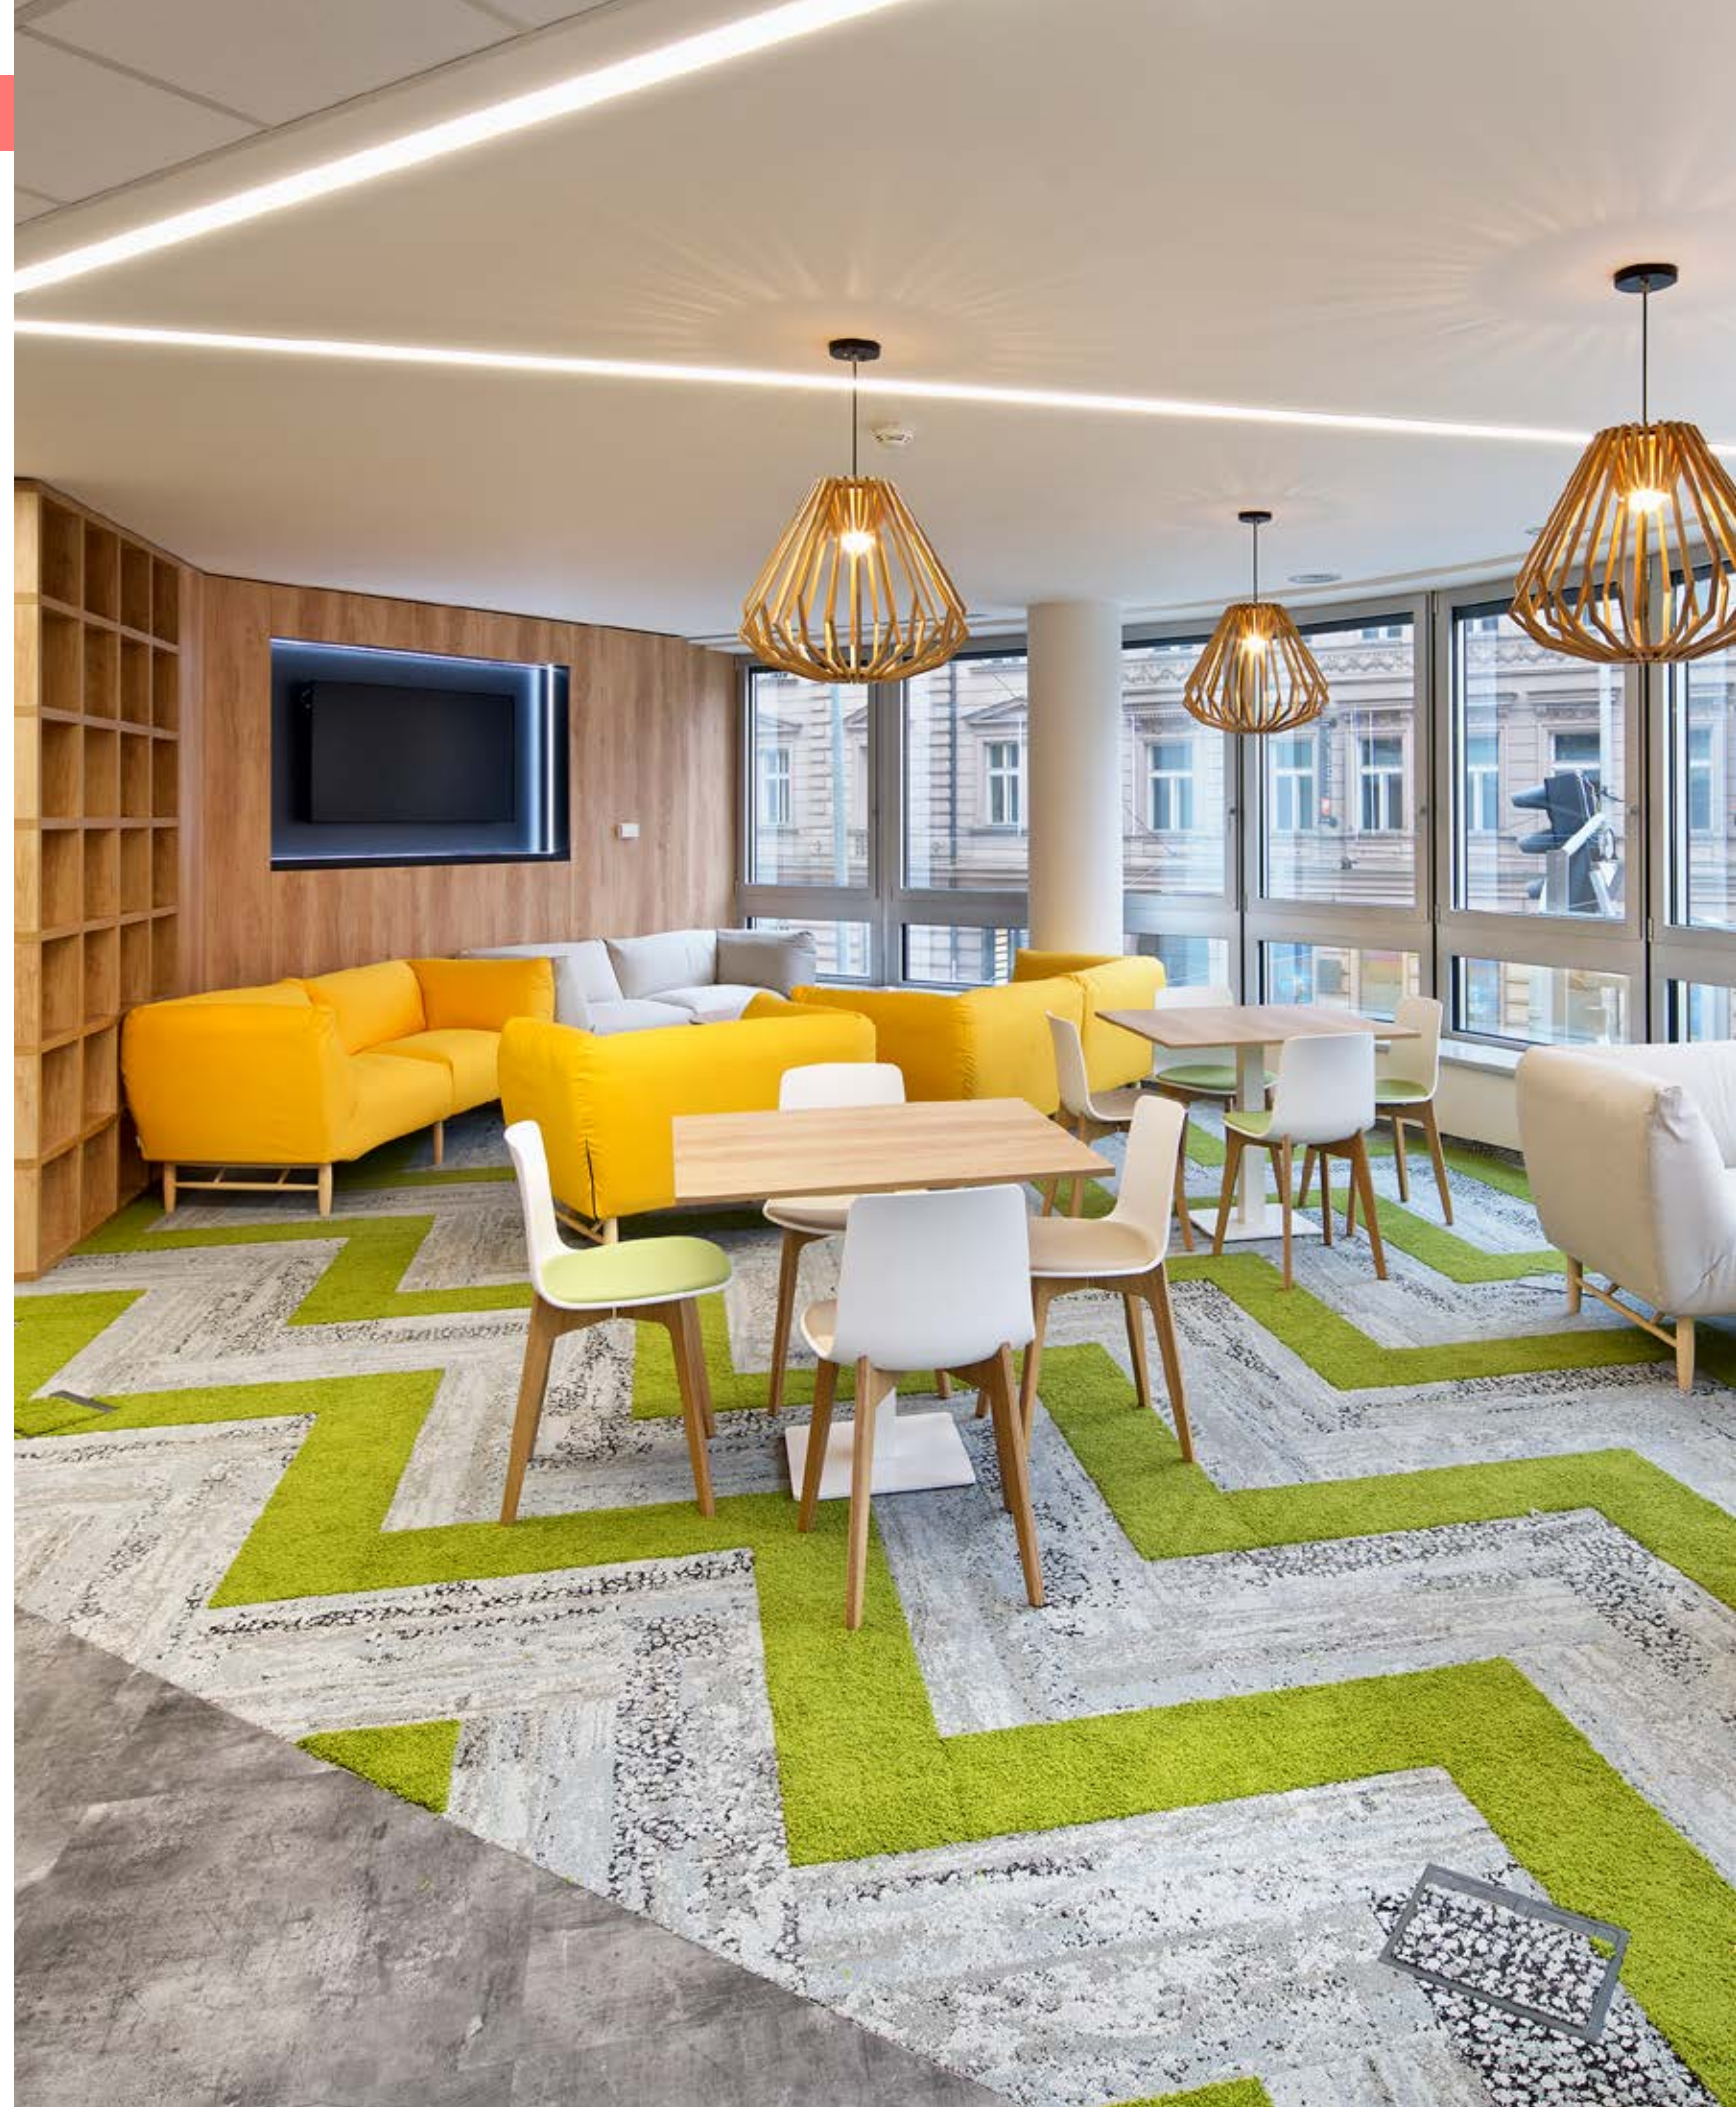

Project Size

1.241 m²

Product

Heuga 727 (Elephant)
Human Nature
(HN 810 Limestone, HN830 Maize & Kiwi,
HN850 Limestone)

Pfizer
Prague, Czech Republic

Architect

Atelier Galátová - Ing. arch. Milena Galátová

Project Size