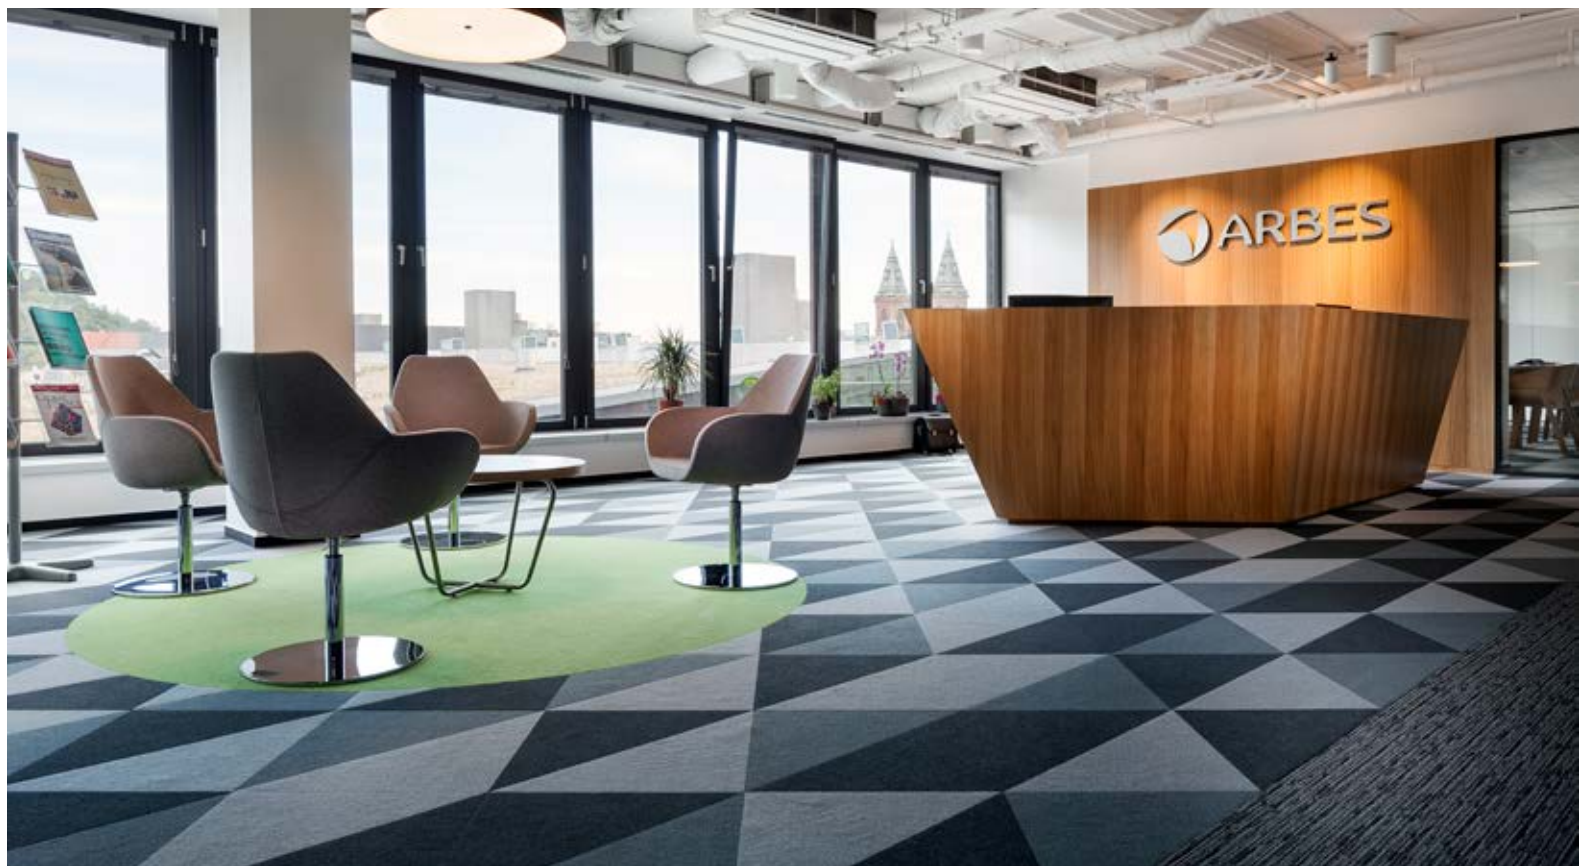

Project Size

1.000 m²

Product

Heuga 725 (Platin, Elephant, Coal, Spring)
Yuton 104 (Slate Grey, Graphite)

Palác Anděl

Prague, Czech Republic

Architect
ARTCORE – Mgr. Maja Rašková

Project Size
800 m²