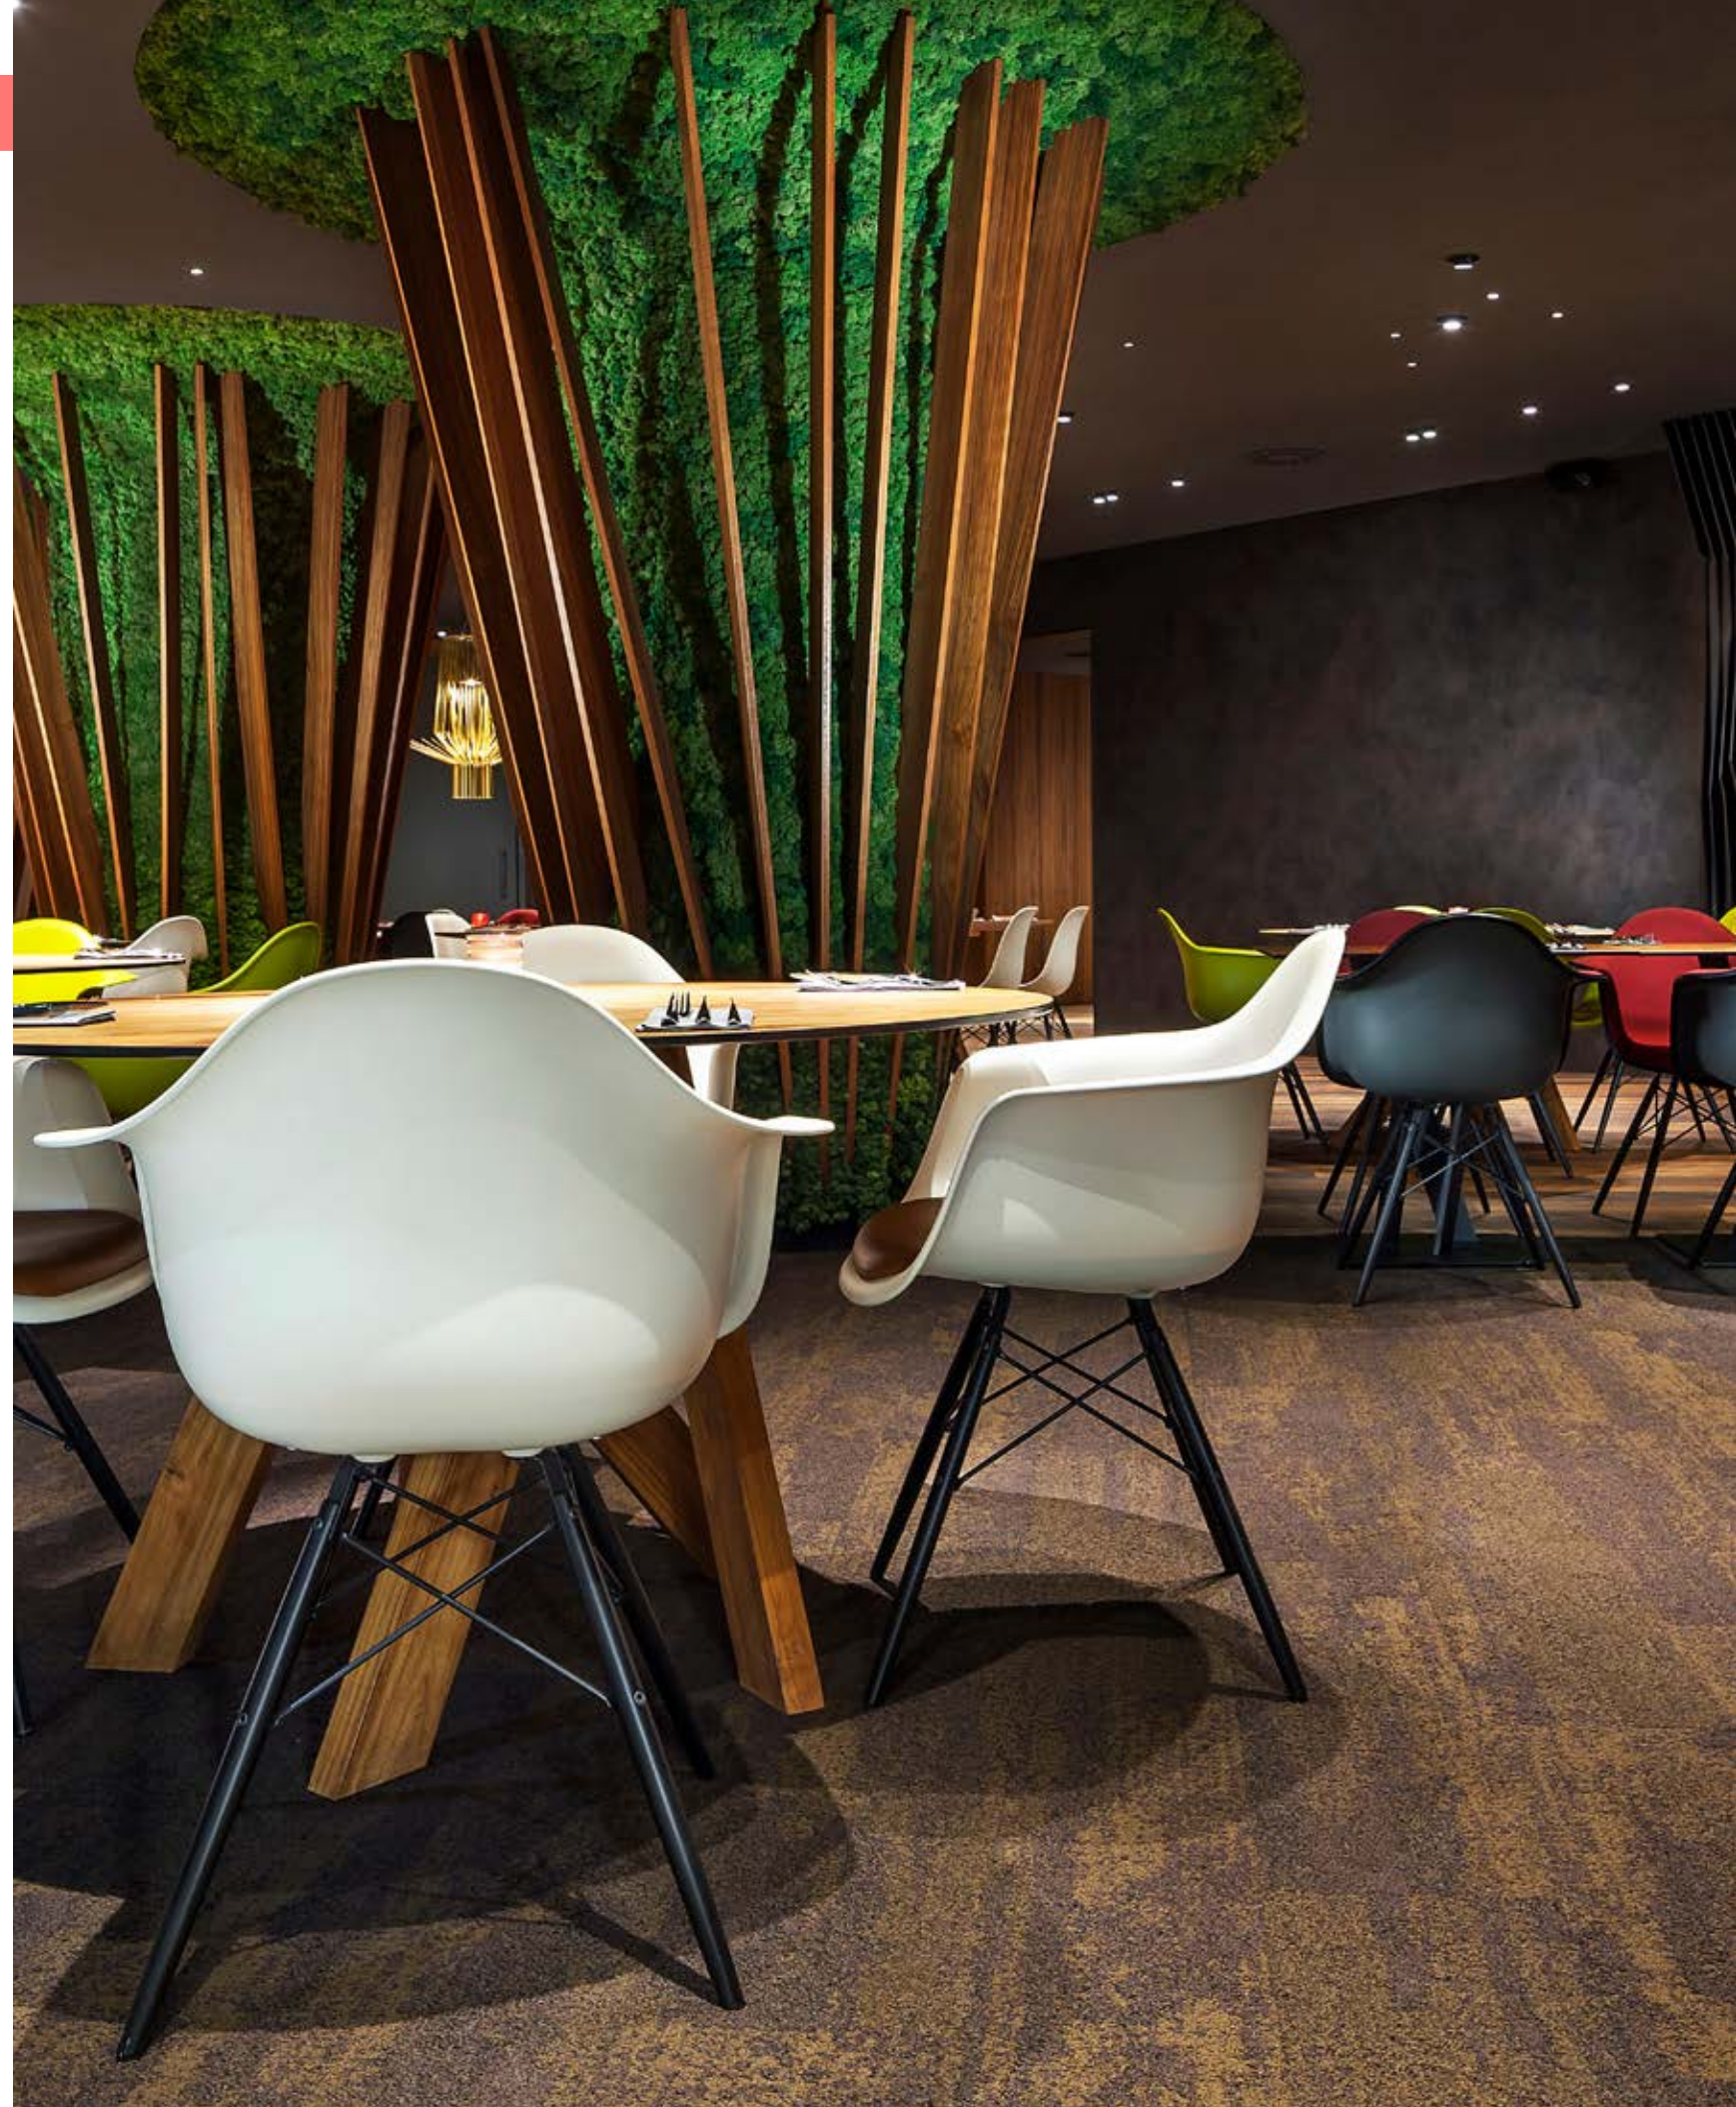

Project Size
100 m²

Product
Near & Far (Walnut, Linen)

Restaurant Signature Victory

Brno, Czech Republic

Architect

Tétris Design & Build s.r.o.

Project Size

1.875 m²