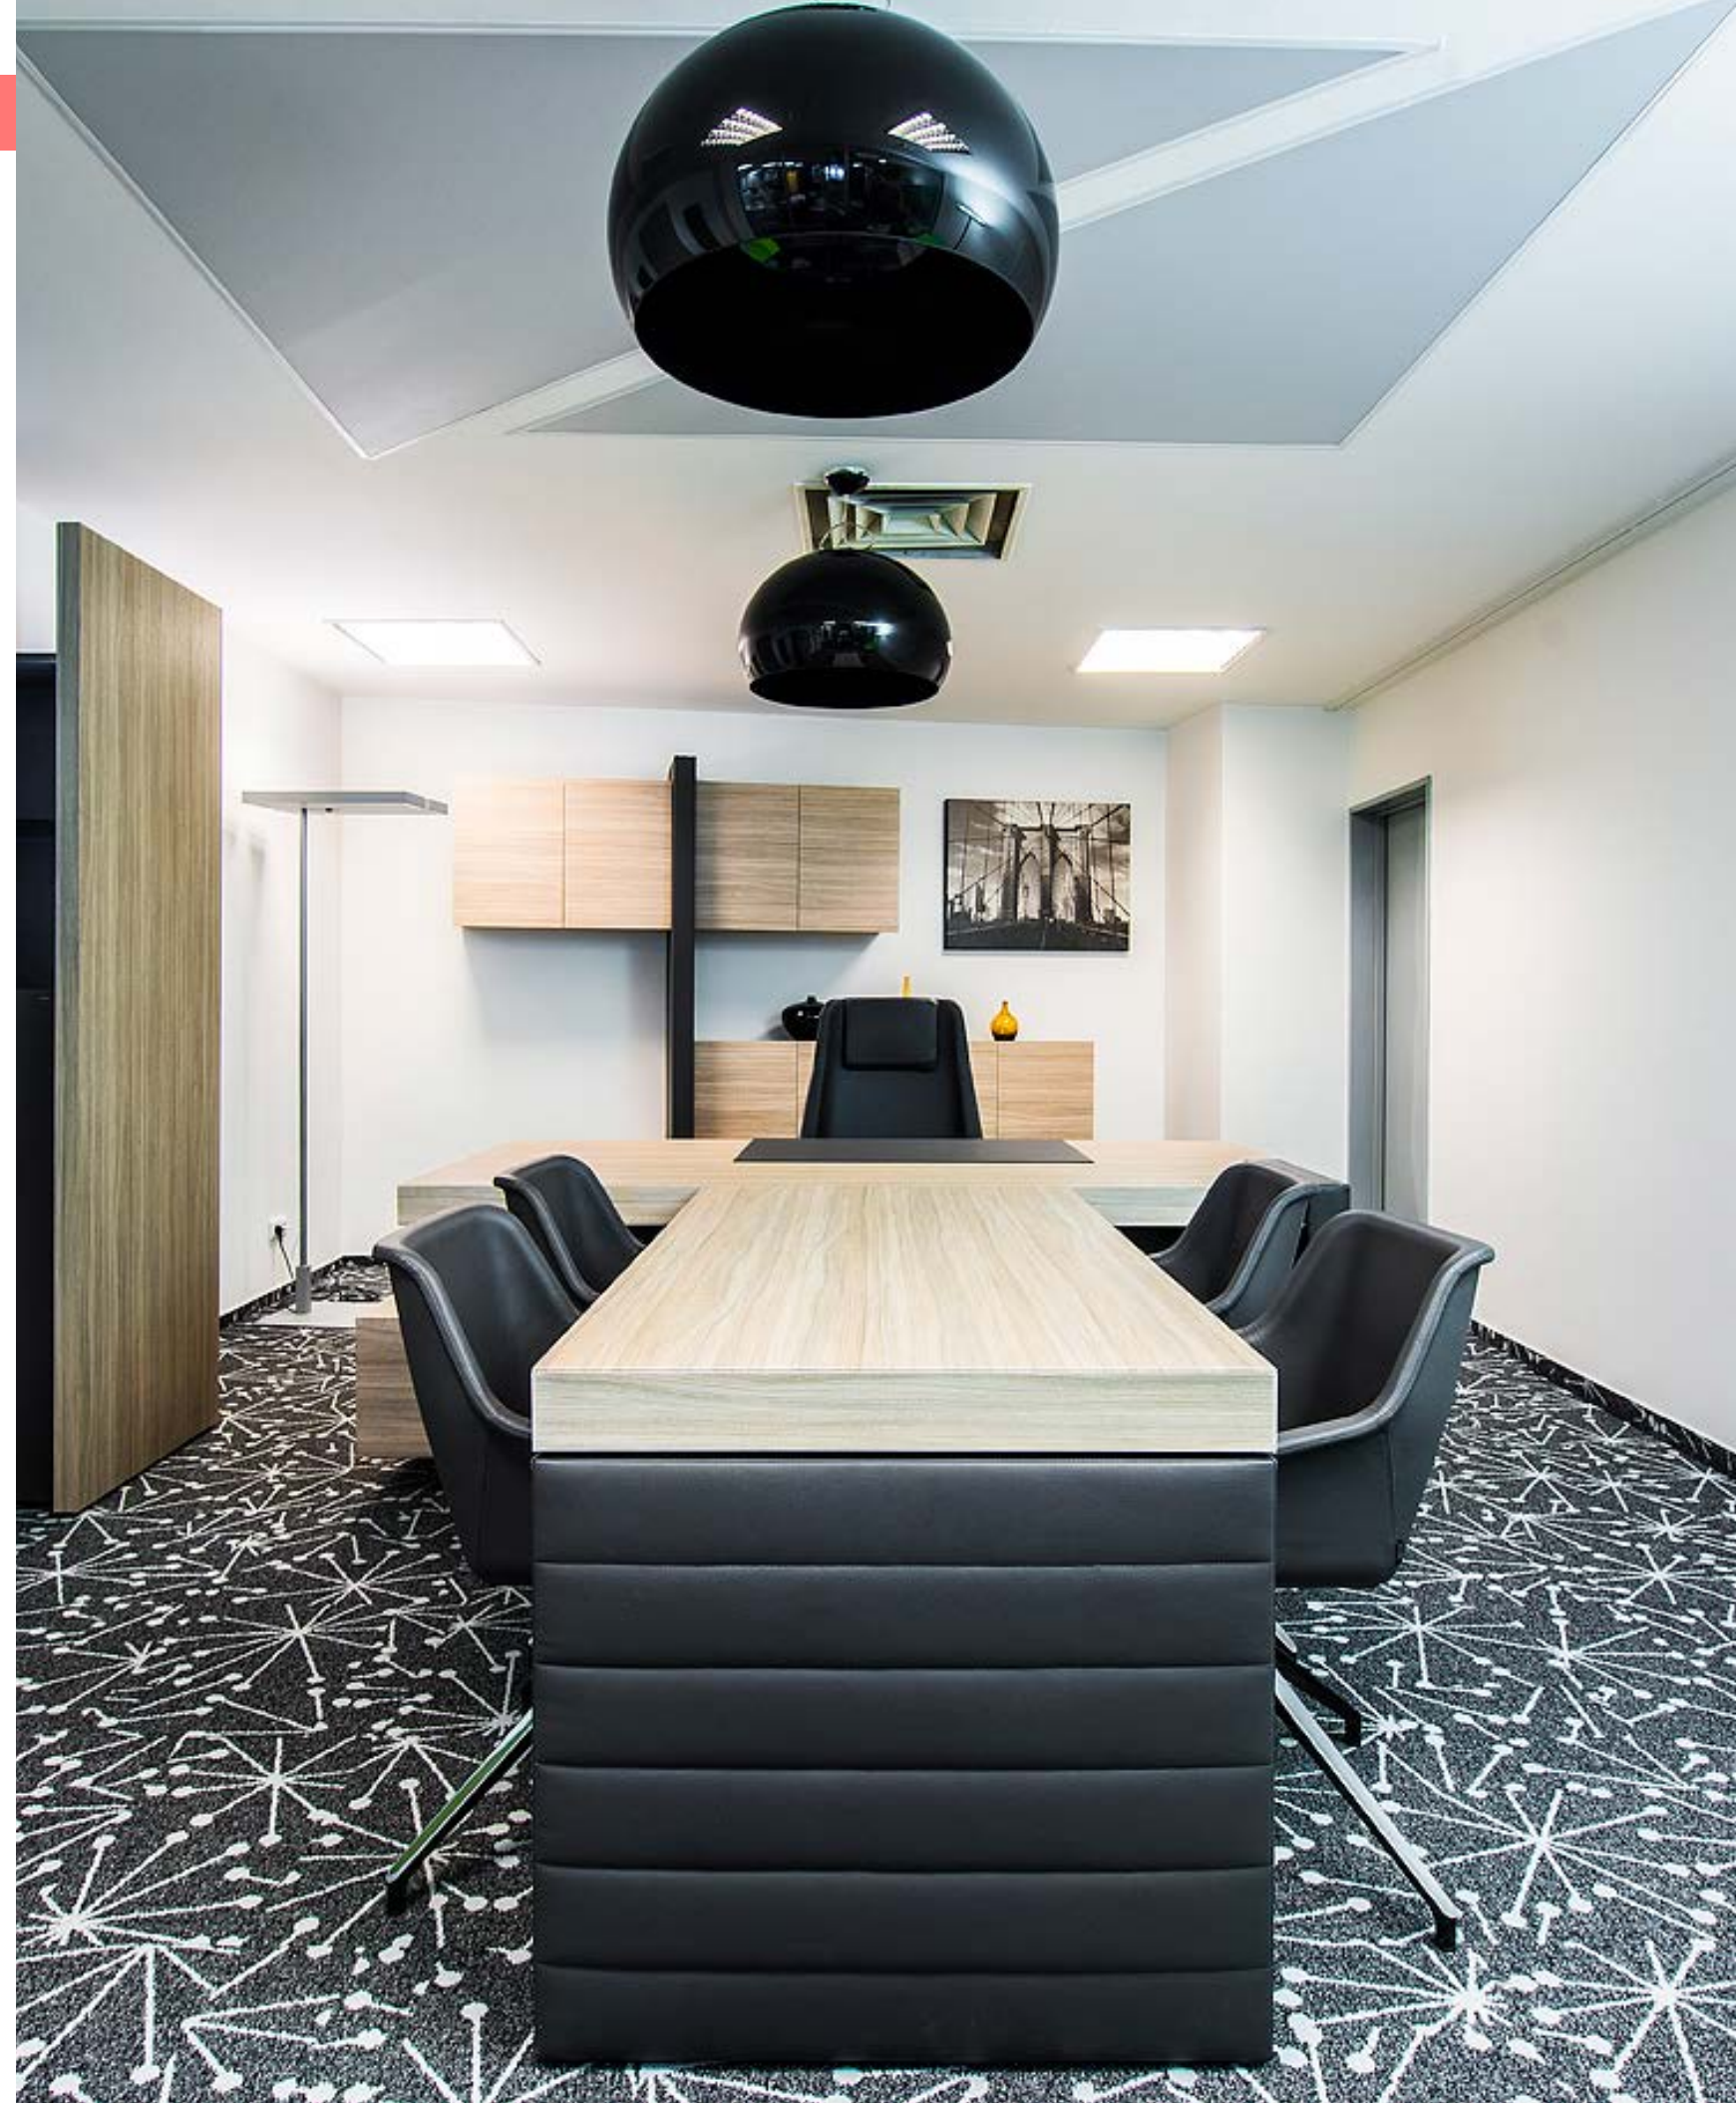

Architect

Ing. arch. Marianna Ivančíková

Project Size

300 m²

Product

World Woven
(WW895 Glen Weave, Mod Cafe Star Black)
Human Nature
(HN 810 Slate, HN 830 Maize, HN 850
Nickel)
Near & Far (NF 400 Hemp, NF 401 Hemp)

SpacePlan
Prague, Czech Republic