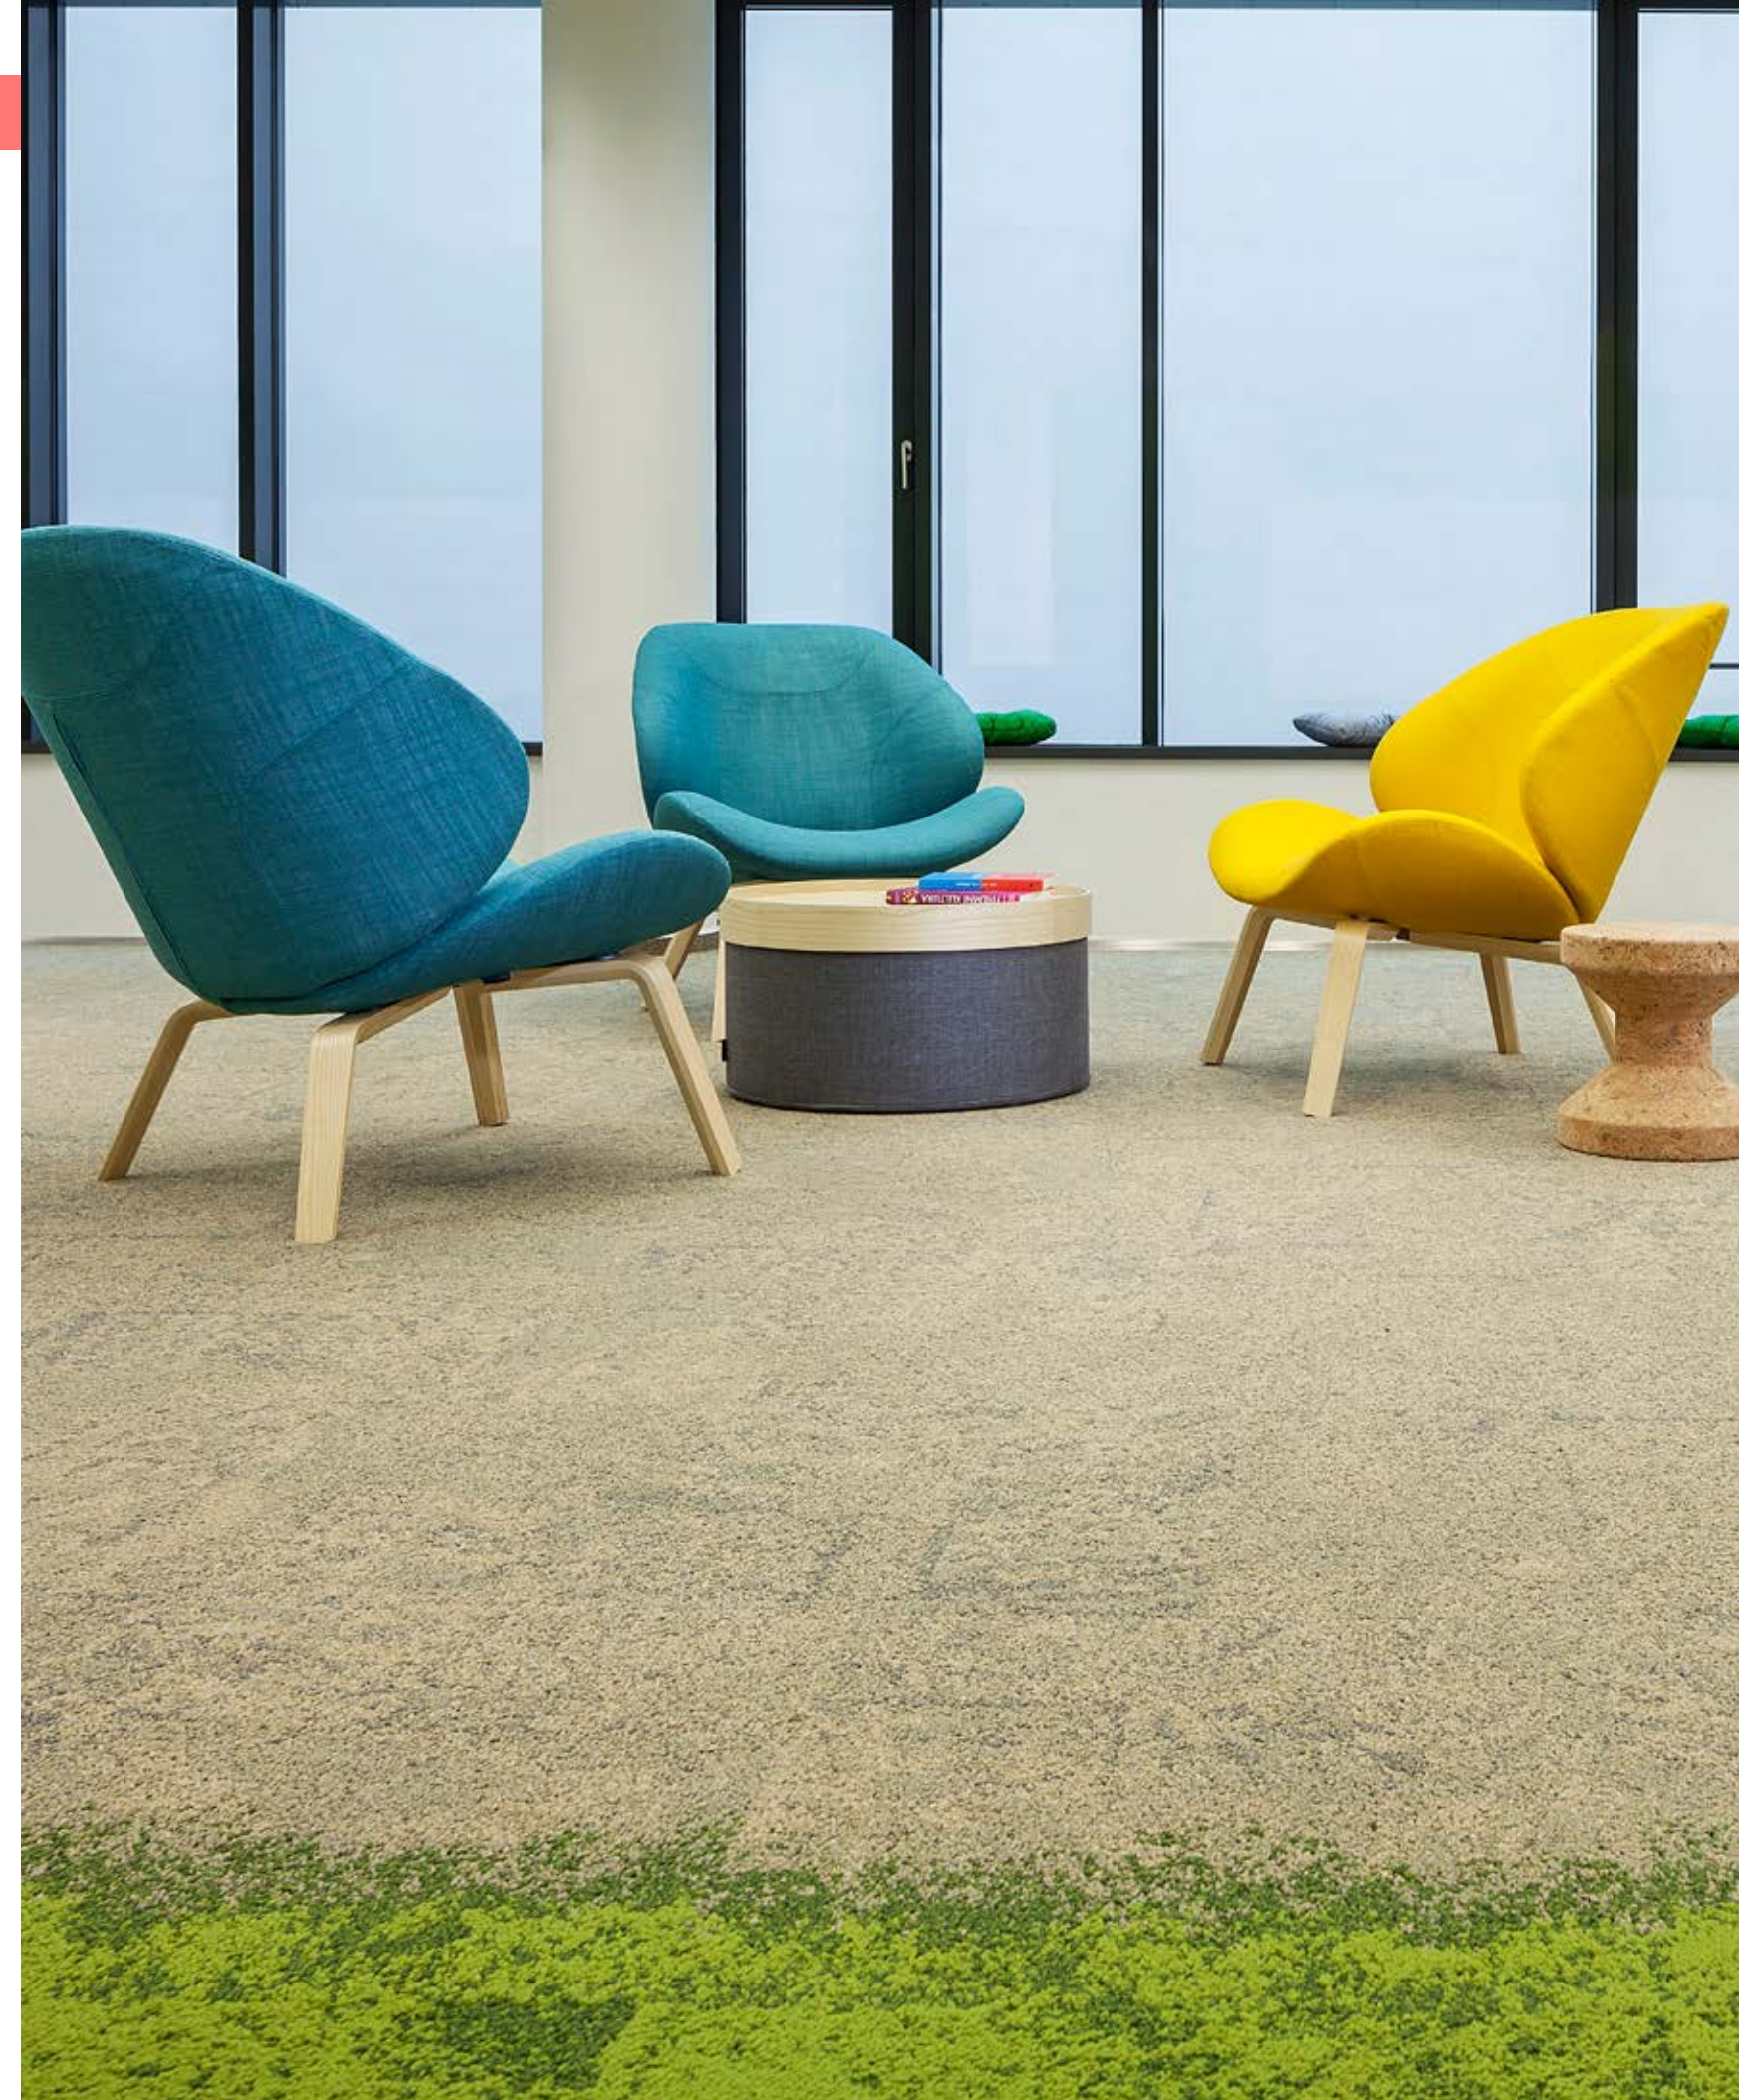

Architect

Prochazka & Partners s.r.o. – Kateřina Štenclová

Project Size

2.00 m²

Product

Composure (Reserved, Regard)
Urban Retreat
(101 Flax/Grass, 102 Flax, 103 Grass)

Alpiq
Prague, Czech Republic